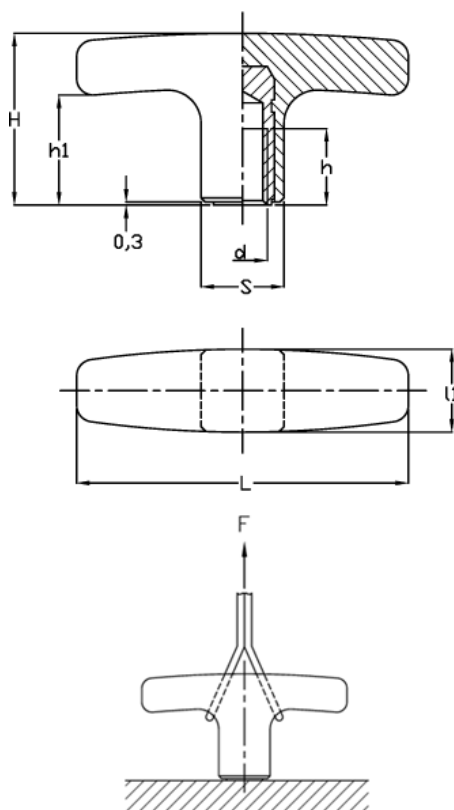

Data Sheet

Article number: 2304032458
Description: Handle 32458
L.652/80 B-M10, Black

Measures

d 6H = M10
F (N) = 7000
h = 25
H = 41
h1 = 26.0
L = 80
l1 = 20
S = 20x20